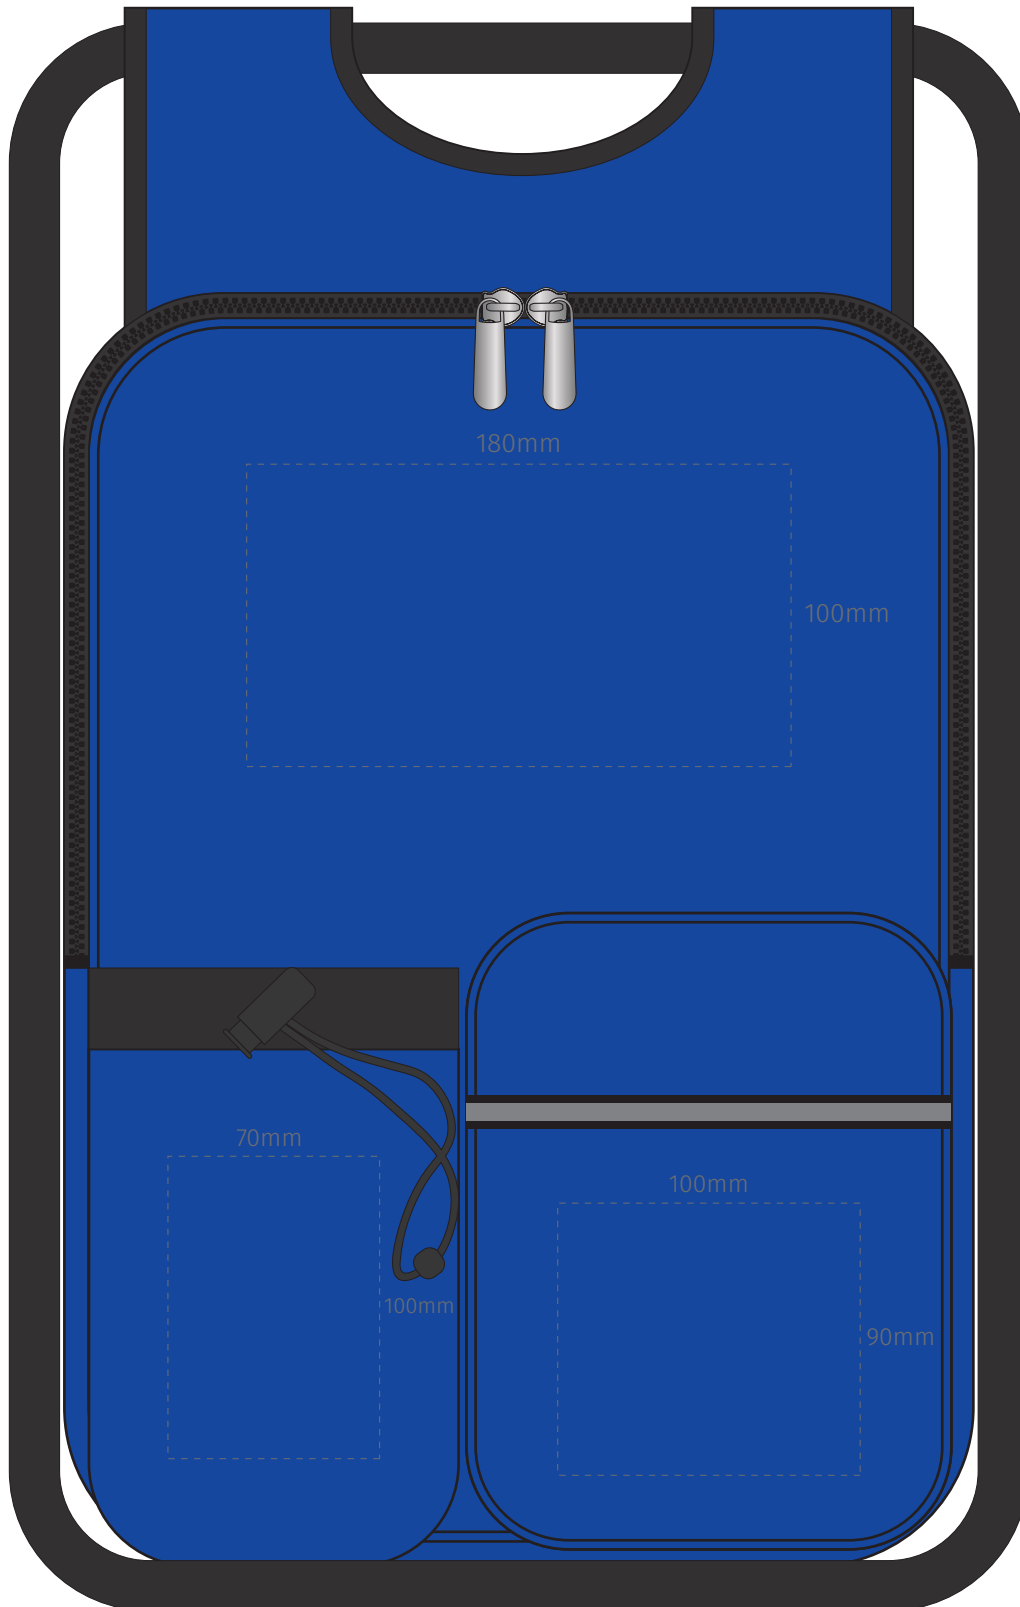

TEMPLATE:

■ BASECAMP 3 IN 1 COOLER BACKPACK

Item shown at 40% actual size when viewed on A4 paper

BRANDING - Screenprint

Max branding areas

180 x 100mm on front, 70 x 100mm on bottle pocket, 100 x 90mm on square pocket

TEMPLATE:

■ BASECAMP 3 IN 1 COOLER BACKPACK

Item shown at 40% actual size when viewed on A4 paper

BRANDING - Supacolour

Max branding areas
150 x 105mm (A6) on front